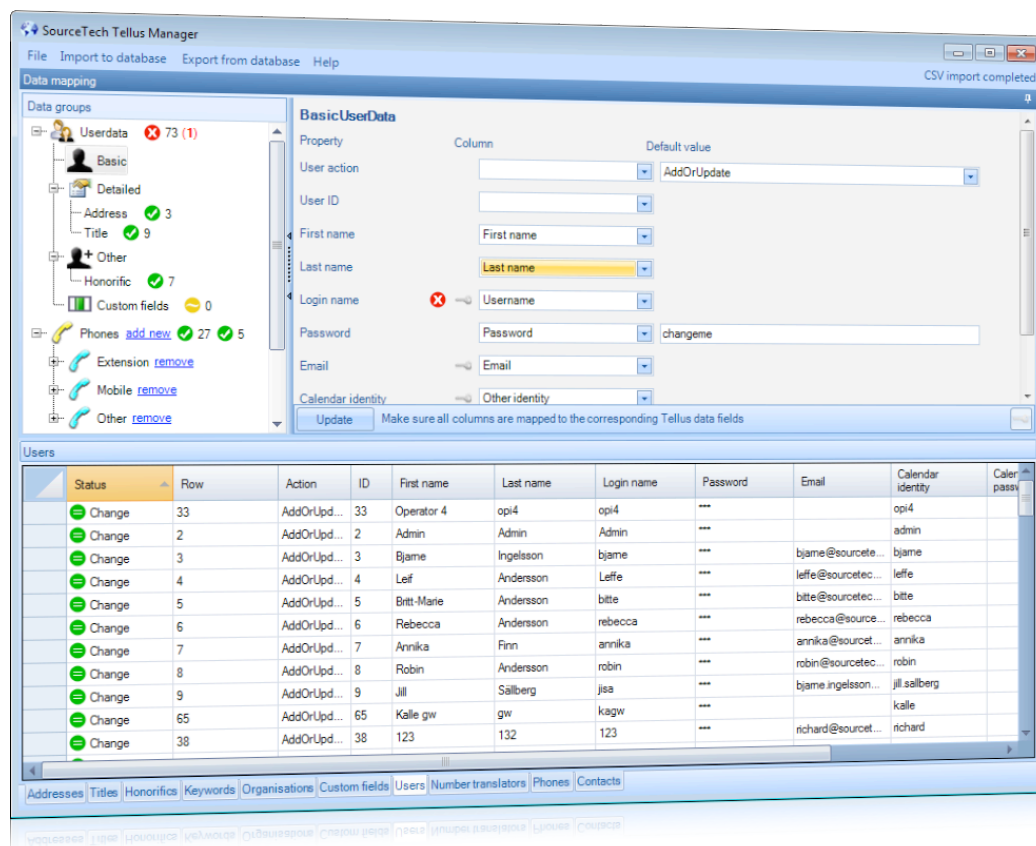

## SourceTech Tellus® Manager™

With SourceTech Tellus® Manager™ you can import and export data directly to and from Tellus Database. The handling of information becomes easy for the administrator.

### Import

With SourceTech Tellus® Manager™ you can easily import information directly to the Tellus Database, this is very smooth for the administrator and helps to save a lot of time. Included with Tellus Manager are some CSV templates with matching mapping files, to make an easy import to Tellus. You are able to re-map columns if you would like them to have different information than what they have in the file. In the manager you can supplement the information even if it's not in the file, this makes the system flexible. If some changes were made in the columns it is easy to save these as a template to use at a later time. A file in CSV format with data from another system, could with a template be interpreted, supplemented and imported to Tellus.

## CSV

To import and export Tellus uses files in CSV-format. The Manager reads the data from the file and converts the information in the import to correct information in Tellus. In the export the information is converted back to a CSV file. All information in the file becomes easy to use and by using the common CSV format the information can easily be integrated with other systems.

## Export

With Tellus Manager you can export the information that is in the database. The advantage with using an export tool is that the information in the database can be exported and be integrated in other systems or be edited and imported back to the database. When the file loads up again in the Manager it shows which changes that are made and on which users. The administrator gets a foreseeable view of the information that is in the database. To use the export tool you need to have a special license.